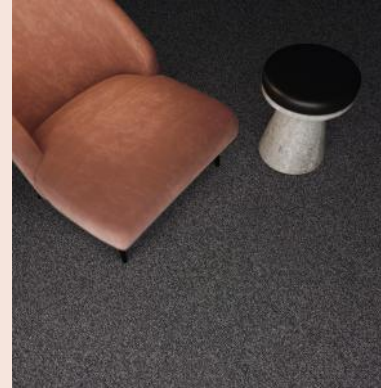

SPARK

Spark 398 & Gleam 398

Spark 989

Spark 907 & Gleam 990 & Dawn 99B, 99M

Spark 398

METALLIC GLAZE

SPARK

The Spark collection lights up spaces with a sophisticated flicker. This loop pile carpet tile delivers a metallic glaze that subtly reflects and glimmers throughout your interior.

PART OF THE
DELIGHT
COLLECTION

SPARK

CONSTRUCTION	Tufted 1/10" Loop
PILE MATERIAL	100% PA 6
TOTAL HEIGHT	Ca. 6.6 mm
PILE WEIGHT	Ca. 690 g/m ²
TOTAL WEIGHT	Ca. 4,350 g/m ²
COLOURS	21

www.modulyss.com