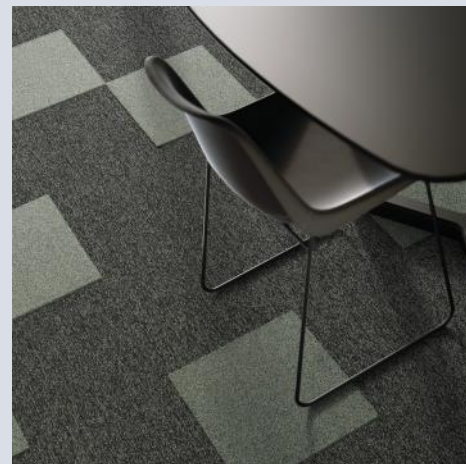

Blaze 668 & Gleam 615