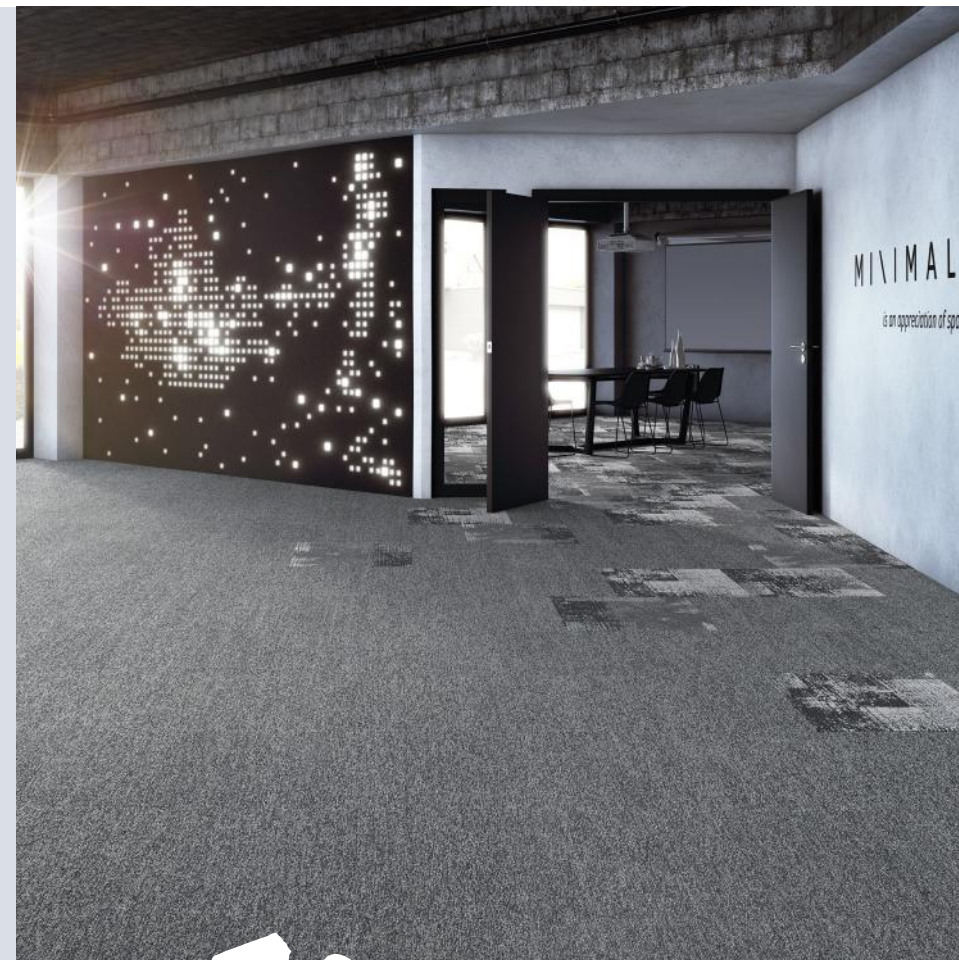

Blaze 961 & Dusk 96B, 96M

BLAZE

In a world marked by technological revolutions, the cool look of Blaze embodies our perpetually moving digital existence. This minituft carpet tile, made of 100% regenerated ECONYL® yarns, offers an industrial and minimal design with an ultra-clean and pixelated gloss effect.

**modu
lyss®**