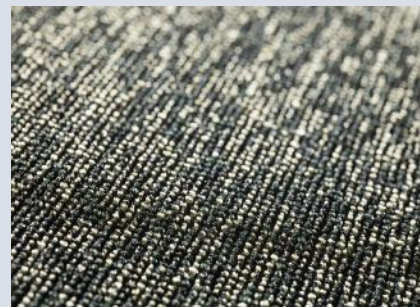

DIGITAL EXISTENCE

Blaze 668

BLAZE

In a world marked by technological revolutions, the cool look of Blaze embodies our perpetually moving digital existence. This minituft carpet tile, made of 100% regenerated ECONYL® yarns, offers an industrial and minimal design with an ultra-clean and pixelated gloss effect.

**modu
lyss®**