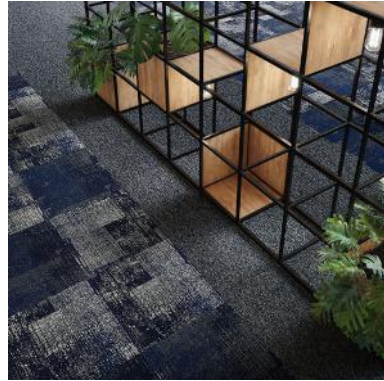

A person is silhouetted against a night sky filled with the aurora borealis. The aurora displays vibrant green and blue light patterns. Below the sky, a body of water is visible, and the foreground shows dark, rocky terrain. The word "DUSK" is written in a white, stylized font across the center of the image.

DUSK

Dusk 99B, 99M

Dusk 99B

Dusk 55B, 55M & Blaze 553

MIX & MATCH MATT AND BRIGHT

Matt: Dusk 96M

Bright: Dusk 96B

Dusk 21B, 21M & Gleam 212

GEOMETRIC

DUSK

Dusk captures the final flares of colour and shimmer as the light of day gradually turns to night. Not only does this carpet tile collection draw inspiration from nature with its organic yet geometric design, it also gives back to nature by using the sustainable ECONYL® yarn.